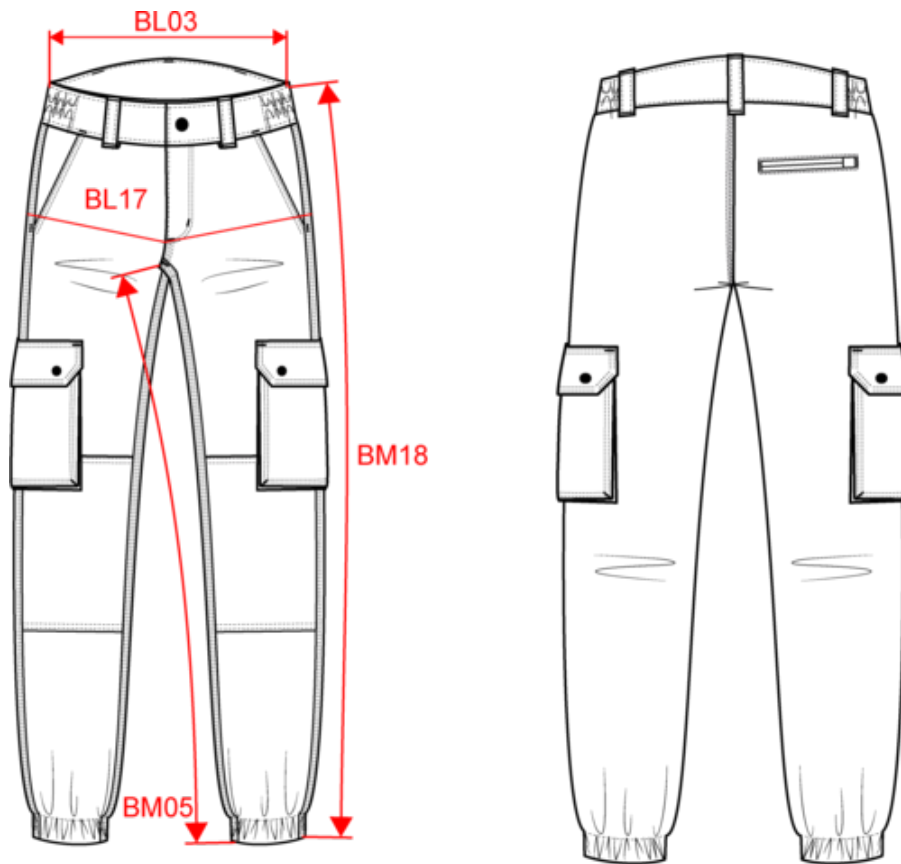

65% polyester / 35% cotton. Twill fabric. Wash at 60°C. Straight fit. 2 front pockets. 2 gusseted side pockets with flaps and press stud fastenings. 1 back piped pocket with zip fastening. Reinforced knee cut-outs in the tone-on-tone main fabric. Elasticated waistband at the sides with reinforced loops, and a higher loop at the middle back (8 cm). Zip and button fastening with plastic button. Elasticated leg hem. The retroreflective band is certified by the EN17353:2020 standards for up to 30 washing cycles at 60°C. Triple stitching at the sides and front and back crotch for extra strength. Detachable brand label.

### Country of origin

### Dimensions (cm)

Measurements in cm	34 FR	36 FR	38 FR	40 FR	42 FR	44 FR	46 FR	48 FR	50 FR	52 FR	54 FR	56 FR	58 FR	60 FR	62 FR
BL03 - 1/2 elasticated waist width relaxed (front over back)	35.00	37.00	39.00	41.00	43.00	45.00	47.50	50.00	55.00	57.50	60.00	62.50	65.00	67.50	72.50
BL17 - 1/2 hip width (measured parallel to waistband)	47.00	49.00	51.00	53.00	55.00	57.00	59.00	61.00	65.00	67.00	69.00	71.00	73.00	75.00	83.00
BM05 - Inseam length	77.00	77.00	77.00	77.00	77.00	77.00	77.00	77.00	77.00	77.00	77.00	77.00	77.00	77.00	77.00
BM18 - Side length (waistband included)	102.50	103.00	103.50	104.00	104.50	105.00	105.50	106.00	107.00	107.50	108.00	108.50	109.00	109.50	116.50